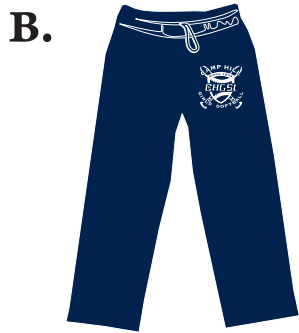

CAMP HILL GIRLS SOFTBALL 2012 SPORTSWEAR

Regular Hooded Sweatshirt
Screen Printed Center Chest

Color Available
Grey

Youth S-XL \$22.00 Each
Adult S-XL \$24.00 Each
Adult 2XL \$26.00 Each

Elastic Sweatpant
Screen Printed Hip Logo

Color Available
Navy

Youth S-XL \$18.00 Each
Adult S-XL \$21.00 Each
Adult 2XL \$23.00 Each

Tie Dye Hooded Sweatshirt
Screen Printed Center Chest

Color Available
Navy/Royal

Youth S-XL \$35.00 Each
Adult S-XL \$37.00 Each
Adult 2XL \$39.00 Each

Flannel Pants
Screen Printed Down Leg

Colors Available:

Neon or Campbell

Youth S-LG \$23.00 Each
Adult S-XL \$24.00 Each
Adult 2XL \$26.00 Each

Full Zip Jacket
Embroidered CH Softball

Color Available
Navy

Youth XS-XL \$30.00 Each
Adult S-XL \$32.00 Each
Adult 2XL \$34.00 Each