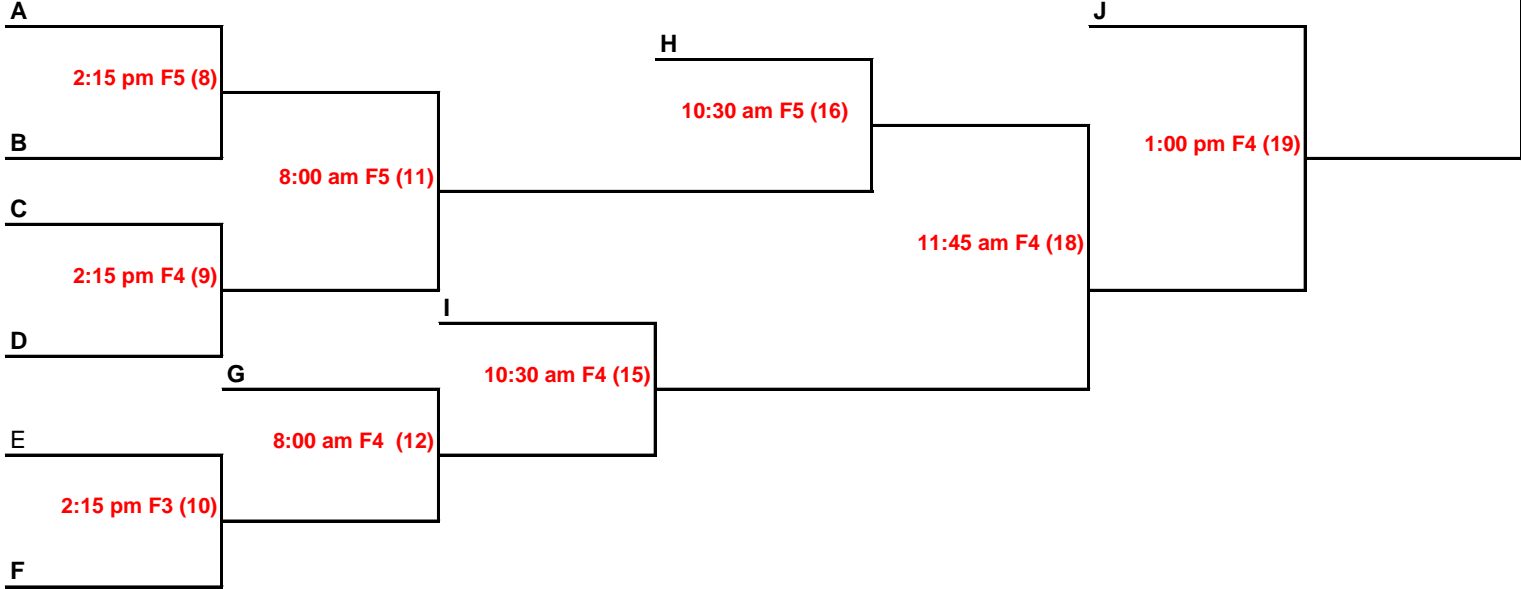

**Winner's
Bracket**

Loser's

2010 M-Burg Slow Pitch Finale
10U Bracket

Champion