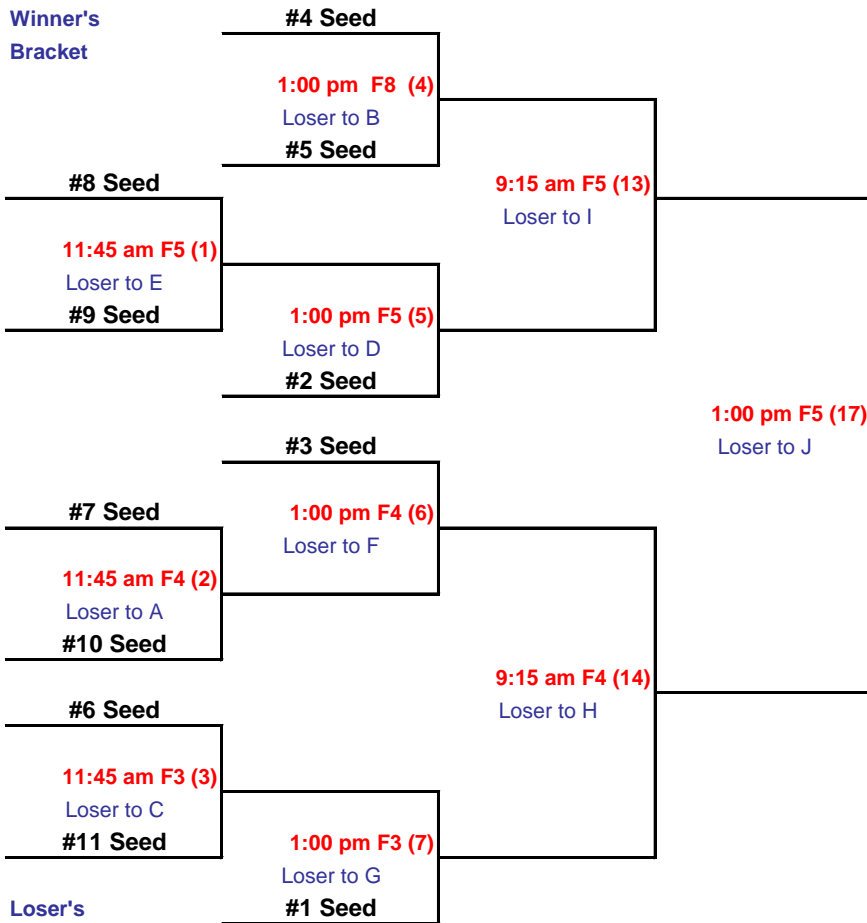

**Winner's
Bracket**

Loser's

2010 M-Burg Slow Pitch Finale
10U Bracket

Champion